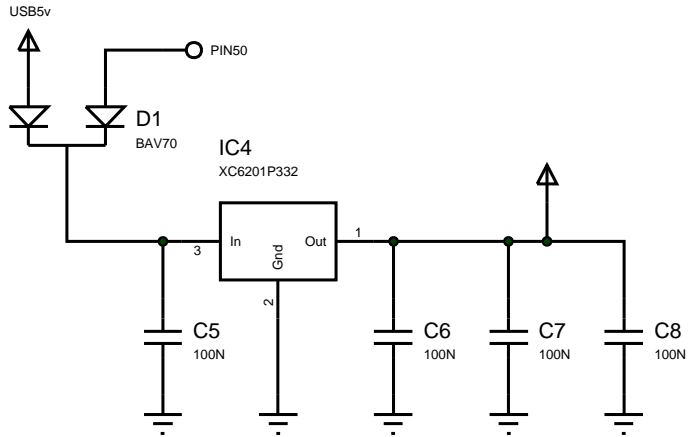

FILE NAME:	<b>DEV-P32MX795F512H.DSN</b>	DATE:	<b>10/12/2010</b>
DESIGN TITLE:	<b>DEV-P32MX795F512H</b>	PAGE:	<b>1 of 2</b>
PATH:	<b>C:\DEV-P32MX795F512H.DSN</b>	TIME:	<b>11:42:22</b>
BY: Gerry		REV: 2	

FILE NAME:	<b>DEV-P32MX795F512H.DSN</b>	DATE:	<b>10/12/2010</b>
DESIGN TITLE:	<b>DEV-P32MX795F512H</b>	PAGE:	<b>2 of 2</b>
PATH:	<b>C:\DEV-P32MX795F512H.DSN</b>	TIME:	<b>11:42:22</b>
BY: Gerry		REV: 2	