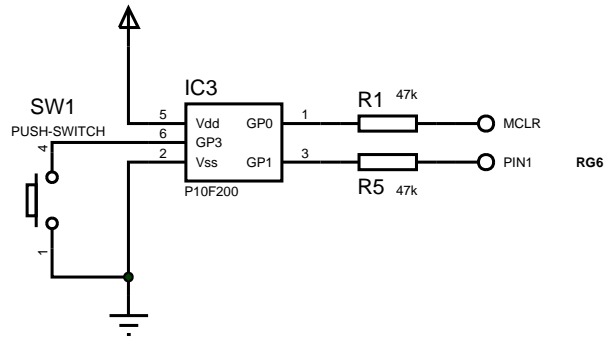

FILE NAME:	<b>DEV-P32MX795F512H.DSN</b>	DATE:	<b>10/12/2010</b>
DESIGN TITLE:	<b>DEV-P32MX795F512H</b>	PAGE:	<b>1 of 2</b>
PATH:	<b>C:\DEV-P32MX795F512H.DSN</b>	TIME:	<b>11:42:22</b>
BY: Gerry		REV: 2	

FILE NAME:	<b>DEV-P32MX795F512H.DSN</b>	DATE:	<b>10/12/2010</b>
DESIGN TITLE:	<b>DEV-P32MX795F512H</b>	PAGE:	<b>2 of 2</b>
PATH:	<b>C:\DEV-P32MX795F512H.DSN</b>	TIME:	<b>11:42:22</b>
BY: Gerry		REV: 2	