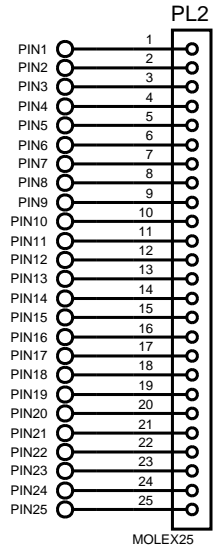

FILE NAME:	<b>DEV-P32MX795F512H.DSN</b>	DATE:	<b>10/12/2010</b>
DESIGN TITLE:	<b>DEV-P32MX795F512H</b>	PAGE:	<b>1 of 2</b>
PATH:	<b>C:\DEV-P32MX795F512H.DSN</b>	TIME:	<b>11:42:22</b>
BY: Gerry		REV: 2	

FILE NAME:	<b>DEV-P32MX795F512H.DSN</b>	DATE:	<b>10/12/2010</b>
DESIGN TITLE:	<b>DEV-P32MX795F512H</b>	PAGE:	<b>2 of 2</b>
PATH:	<b>C:\DEV-P32MX795F512H.DSN</b>	TIME:	<b>11:42:22</b>
BY: Gerry		REV: 2	