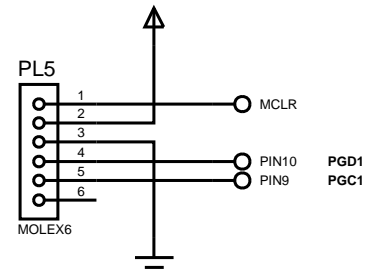

FILE NAME:	<b>DEV-P32MX795F512H.DSN</b>	DATE:	<b>10/12/2010</b>
DESIGN TITLE:	<b>DEV-P32MX795F512H</b>	PAGE:	<b>1 of 2</b>
PATH:	<b>C:\DEV-P32MX795F512H.DSN</b>	TIME:	<b>11:42:22</b>
BY: Gerry		REV: 2	

FILE NAME:	<b>DEV-P32MX795F512H.DSN</b>	DATE:	<b>10/12/2010</b>
DESIGN TITLE:	<b>DEV-P32MX795F512H</b>	PAGE:	<b>2 of 2</b>
PATH:	<b>C:\DEV-P32MX795F512H.DSN</b>	TIME:	<b>11:42:22</b>
BY: Gerry		REV: 2	