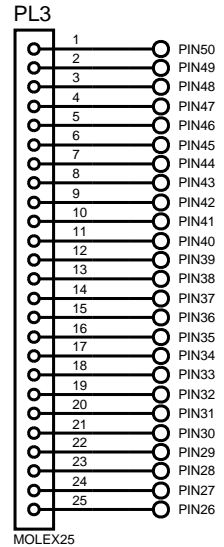

FILE NAME:	<b>DEV-P32MX795F512H.DSN</b>	DATE:	<b>10/12/2010</b>
DESIGN TITLE:	<b>DEV-P32MX795F512H</b>	PAGE:	<b>1 of 2</b>
PATH:	<b>C:\DEV-P32MX795F512H.DSN</b>	TIME:	<b>11:42:22</b>
BY: Gerry		REV: 2	

FILE NAME:	<b>DEV-P32MX795F512H.DSN</b>	DATE:	<b>10/12/2010</b>
DESIGN TITLE:	<b>DEV-P32MX795F512H</b>	PAGE:	<b>2 of 2</b>
PATH:	<b>C:\DEV-P32MX795F512H.DSN</b>	TIME:	<b>11:42:22</b>
BY: Gerry		REV: 2	