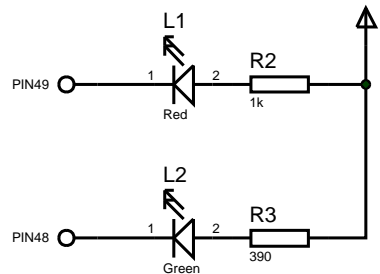

FILE NAME:	<b>DEV-P32MX795F512H.DSN</b>	DATE:	<b>10/12/2010</b>
DESIGN TITLE:	<b>DEV-P32MX795F512H</b>	PAGE:	<b>2 of 2</b>
PATH:	<b>C:\DEV-P32MX795F512H.DSN</b>	TIME:	<b>11:42:22</b>
BY: Gerry		REV: 2	