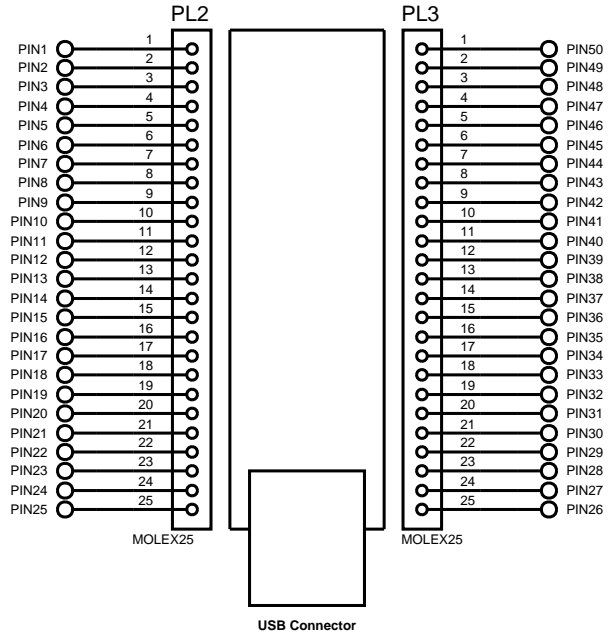

FILE NAME:	DEV-P24FJ256GB206.DSN	DATE:	10/12/2010
DESIGN TITLE:	DEV-P24FJ256GB206	PAGE:	1 of 2
PATH:	C:\DEV-P24FJ256GB206.DSN	TIME:	11:52:41
BY: Gerry		REV: 2	

FILE NAME:	DEV-P24FJ256GB206.DSN	DATE:	10/12/2010
DESIGN TITLE:	DEV-P24FJ256GB206	PAGE:	2 of 2
PATH:	C:\DEV-P24FJ256GB206.DSN	TIME:	11:52:41
BY: Gerry		REV: 2	