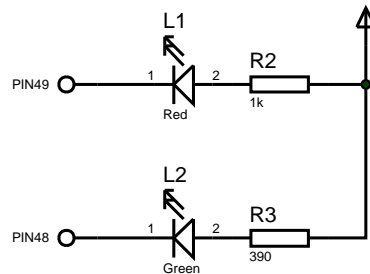

FILE NAME:	DEV-P24FJ256GB206.DSN	DATE:	10/12/2010
DESIGN TITLE:	DEV-P24FJ256GB206	PAGE:	1 of 2
PATH:	C:\DEV-P24FJ256GB206.DSN	TIME:	11:52:41
BY: Gerry		REV: 2	

FILE NAME:	DEV-P24FJ256GB206.DSN	DATE:	10/12/2010
DESIGN TITLE:	DEV-P24FJ256GB206	PAGE:	2 of 2
PATH:	C:\DEV-P24FJ256GB206.DSN	TIME:	11:52:41
BY: Gerry		REV: 2	