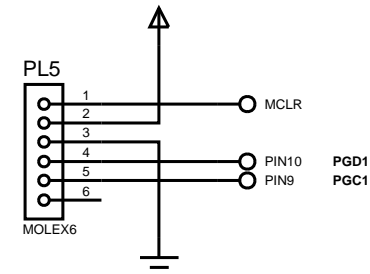

FILE NAME:	DEV-P24FJ256GB206.DSN	DATE:	10/12/2010
DESIGN TITLE:	DEV-P24FJ256GB206	PAGE:	1 of 2
PATH:	C:\DEV-P24FJ256GB206.DSN	TIME:	11:52:41
BY: Gerry		REV: 2	

FILE NAME:	DEV-P24FJ256GB206.DSN	DATE:	10/12/2010
DESIGN TITLE:	DEV-P24FJ256GB206	PAGE:	2 of 2
PATH:	C:\DEV-P24FJ256GB206.DSN	TIME:	11:52:41
BY: Gerry		REV: 2	