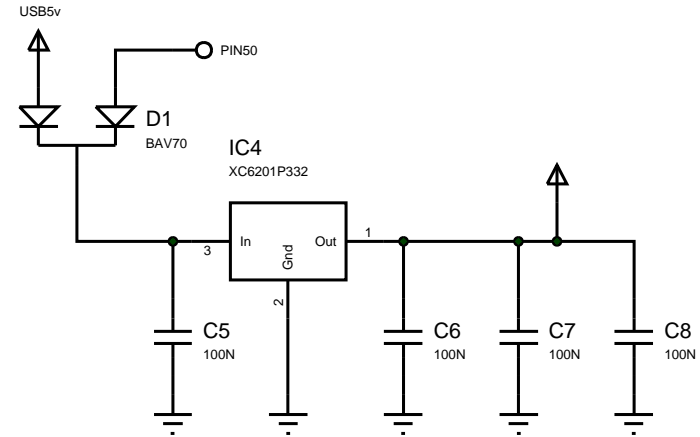

FILE NAME:	DEV-P24FJ256GB206.DSN	DATE:	10/12/2010
DESIGN TITLE:	DEV-P24FJ256GB206	PAGE:	1 of 2
PATH:	C:\DEV-P24FJ256GB206.DSN	TIME:	11:52:41
BY: Gerry		REV: 2	

FILE NAME:	DEV-P24FJ256GB206.DSN	DATE:	10/12/2010
DESIGN TITLE:	DEV-P24FJ256GB206	PAGE:	2 of 2
PATH:	C:\DEV-P24FJ256GB206.DSN	TIME:	11:52:41
BY: Gerry		REV: 2	