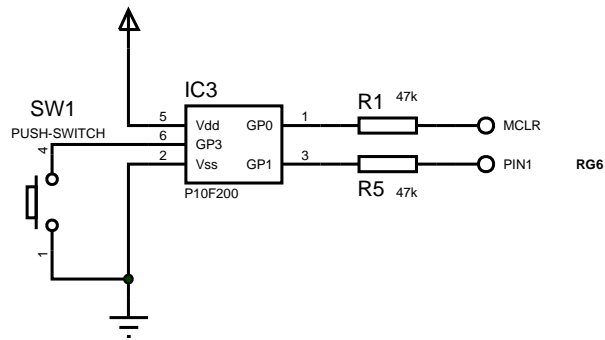

FILE NAME:	DEV-P24FJ256GB206.DSN	DATE:	10/12/2010
DESIGN TITLE:	DEV-P24FJ256GB206	PAGE:	1 of 2
PATH:	C:\DEV-P24FJ256GB206.DSN	TIME:	11:52:41
BY: Gerry		REV: 2	

FILE NAME:	DEV-P24FJ256GB206.DSN	DATE:	10/12/2010
DESIGN TITLE:	DEV-P24FJ256GB206	PAGE:	2 of 2
PATH:	C:\DEV-P24FJ256GB206.DSN	TIME:	11:52:41
BY: Gerry		REV: 2	